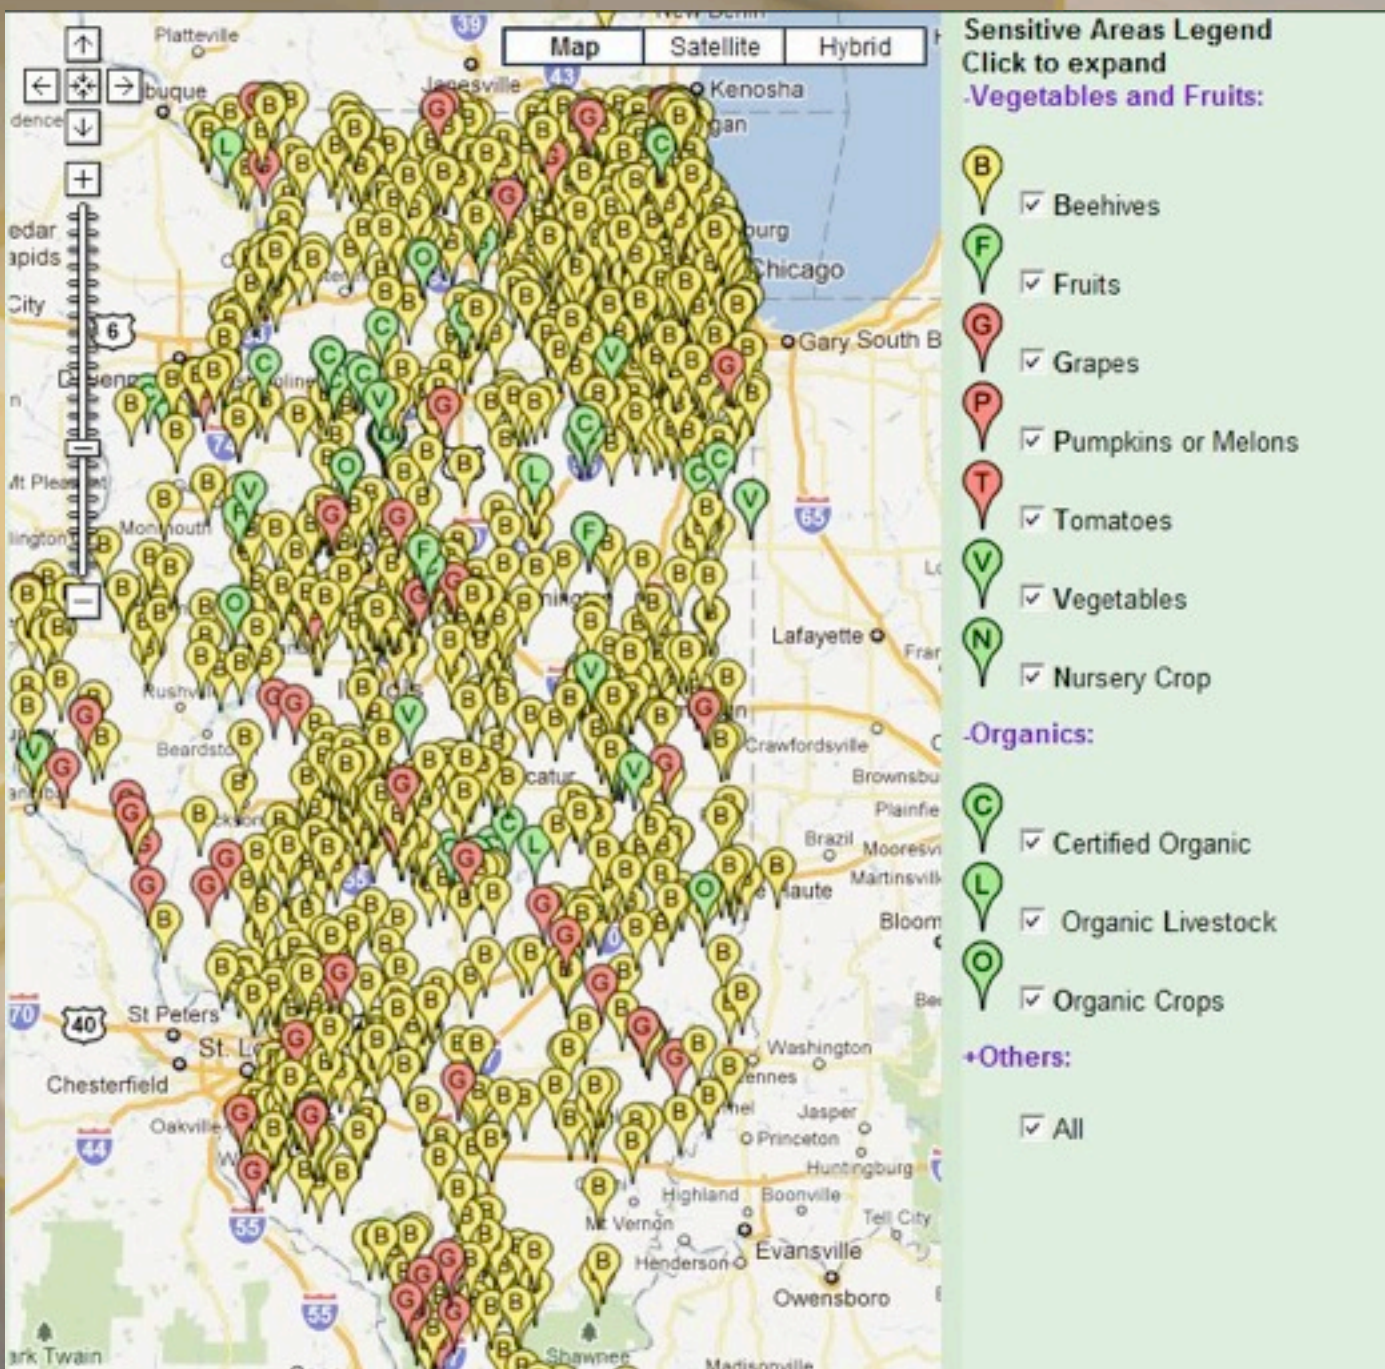

Driftwatch

www.driftwatch.com

Driftwatch is a tool to make chemical applicators' job more effective while yielding positive environmental results for agriculture here in Illinois

Pesticide-Sensitive Crops & Habitats

Beehives, Certified Organic, Fruits such as Grapes,
Vegetables such as Tomatoes and Sensitive Habitats

**NO DRIFT
ZONE**

***drift*watch**

Pesticide Sensitive Crops and Habitats Registry

www.driftwatch.org

Illinois Bees

Reducing Potential Bee Exposure to Pesticides

Thanks for helping to preserve the honey and pollination industry of Illinois.

Applicators, [click here](#) to search for bees in your spray area. For the most precise search use GPS coordinates, road/street intersection, or street address.

**www.
illinois
bees.
com**

IllinoisBees.com is designed as a reminder and time saving method of accessing the information needed

Driftwatch is an online mapping system that provides up to date logistical information about the location of honeybee colonies, as well as a critical link to the beekeepers.